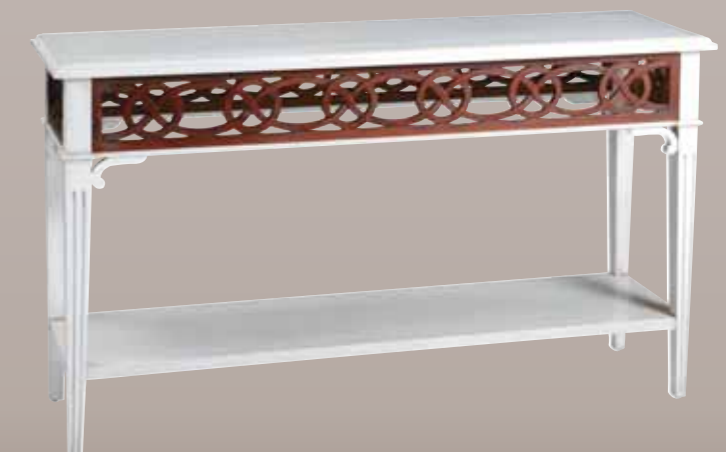

Half Moon Hall Table
HM

Dimensions
90cm wide x 46cm deep x 79cm high

Available Colours

Antique White Walnut Stain Black Stain

Oslo Hall Table 2dw
OHT2

Dimensions
120cm wide x 30cm deep x 80cm high

Available Colours

Antique White Walnut Stain Black Stain

Ribbed Low Hall Table
RLHT

Dimensions
100cm wide x 35cm deep x 70cm high

Available Colours

Antique White Walnut Stain Black Stain

Semicircular Hall Table - 3 Drw
SHT3

Dimensions
130cm wide x 35cm deep x 85cm high

Available Colours

Antique White Walnut Stain Black Stain

Display Cabinet 6S
DC6S

Dimensions
121cm wide x 45cm deep x 210cm high

Available Colours

Antique White Walnut Stain Black Stain
(With White Internals)

Chateau Hall Table
CHT

Dimensions
130cm wide x 41cm deep x 68cm high

Available Colours

Antique White,
(with Walnut Stain carved apron)

BEDROOM

Hampton Bedhead
HBH

Dimensions

King 192cm wide x 135cm high
Queen 175cm wide x 135cm high